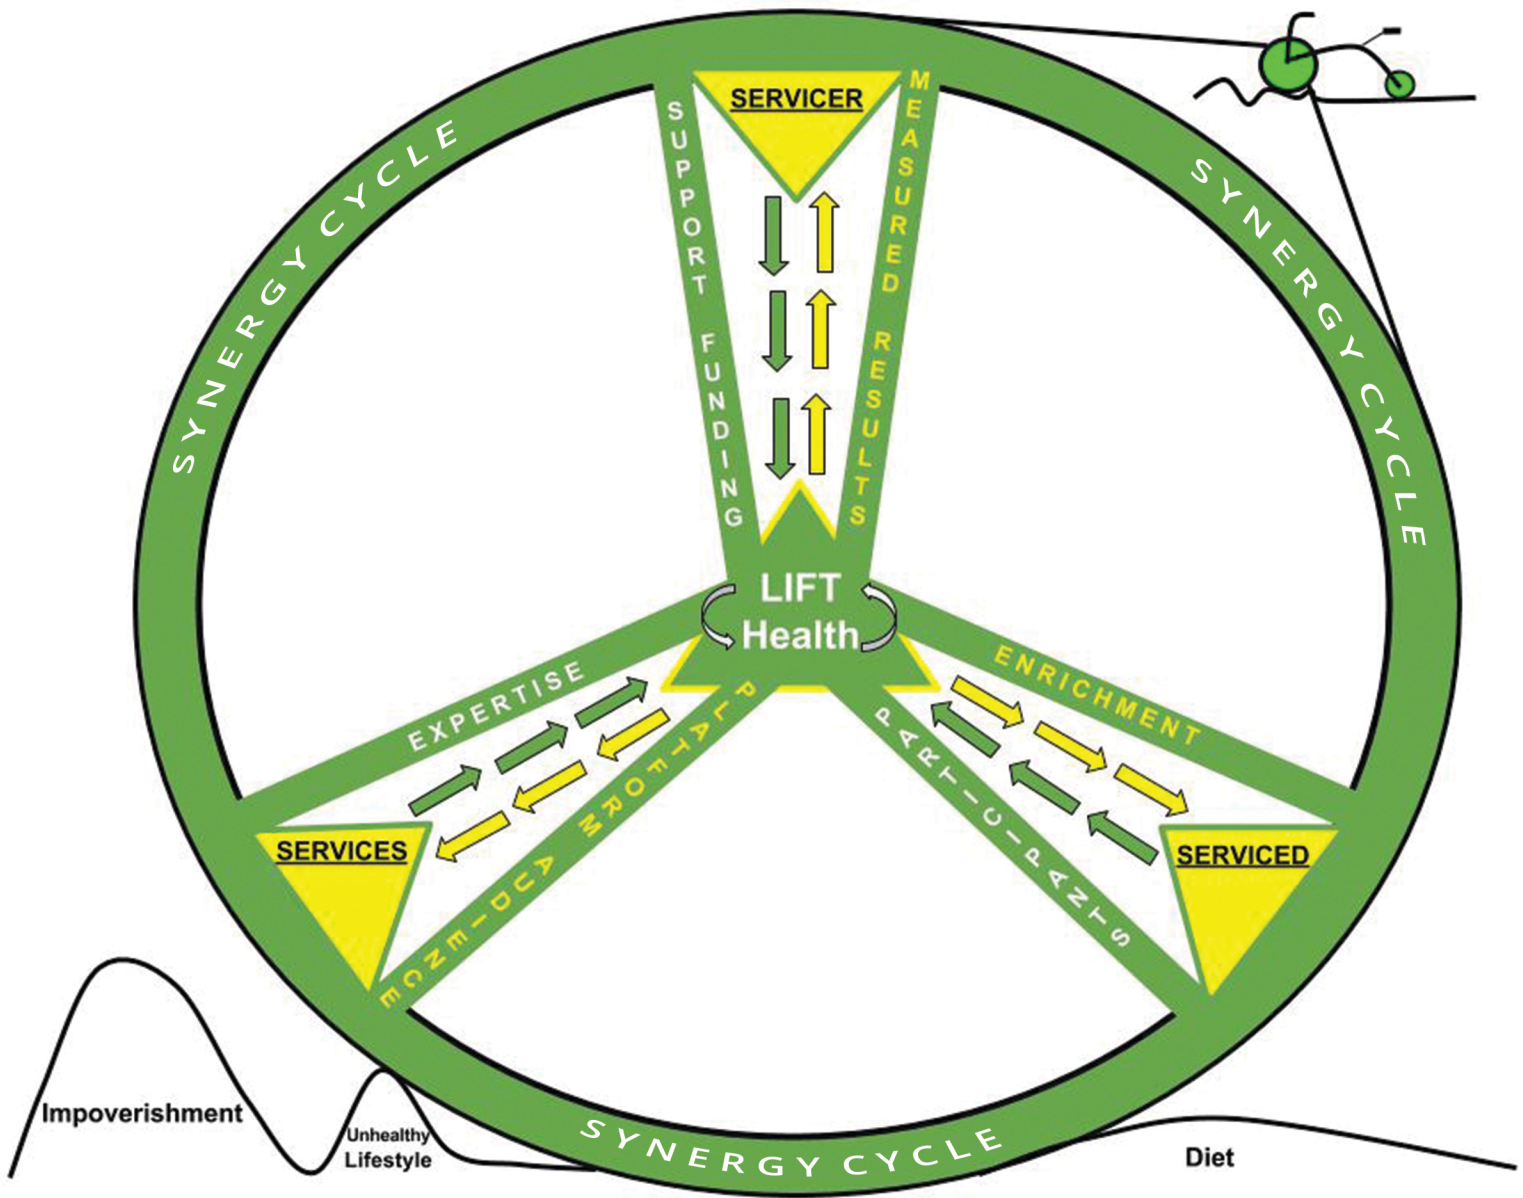

Synergy Cycle

The LIFT Community Synergy Wheel provides symbolism to the functions of our structure. This dynamic expression shows how this community is made of Servicer, Services, and the Serviced.

SERVICER
 Donors
 Sponsors
 Difference Makers

SERVICES
 Organizations
 Professionals/Practitioners
 Volunteers

SERVICED
 Youth
 Elders
 Families/Individuals

Servicer gives LIFT sponsorship, LIFT provides measurable outcomes.
 Services provides LIFT expertise, LIFT provides a serviceable audience that would benefit.
 Serviced provides LIFT time and participation, LIFT provides life benefiting enrichment.